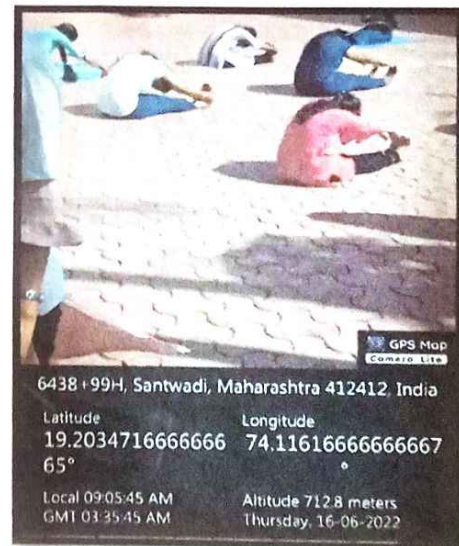

Day-3 - 16/06/2022, Thursday -

Today's Yoga Session was conducted by principal Dr. K.V. Gholap and Dr. Kulkarni Aparna A. (Asso. Prof. Medicine). They first conducted "Pranayama" like Anulom-Vilom, Kapalbhathi, Bhasrika. After this they conducted "Surya Namaskar". Dr. Kulkarni A.A. also conducted few Asana's in sitting position like Paschimotasan and Chakrasan.

S.K.V.
Principal
Kanase Homoeopathic
Medical College & Hospital
Alephata