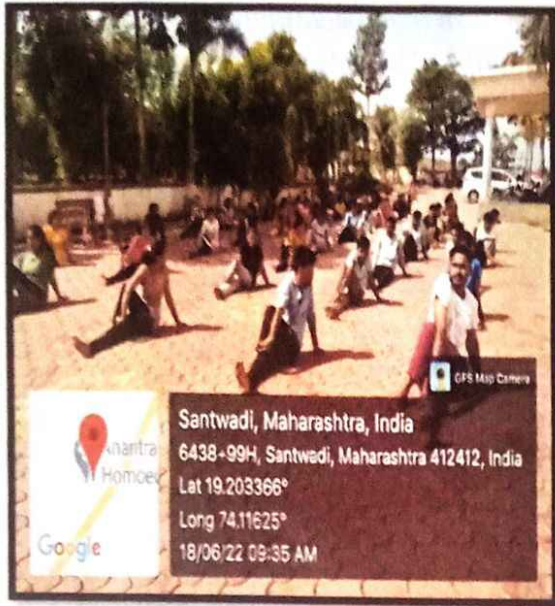

Day-5 - 18/06/2022, Saturday -

Today's session was conducted by Dr. Wankhede Bhagyashree (Assi. Prof.). She first conducted Pranayama followed by Asanas in sitting position. Lastly she conducted session of 12 "Suryanamskar."

Sujk.v.
Principal
Anant Rao Kanase Homoeopathic
Medical College & Hospital
Alephata