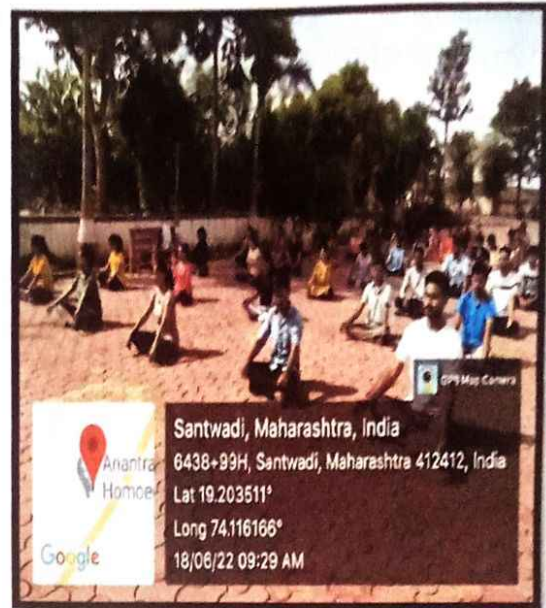

Day-5 - 18/06/2022, Saturday -

Today's session was conducted by Dr. Wankhede Bhagyashree (Assi. Prof.). She first conducted Pranayama followed by Asanas in sitting position. Lastly she conducted session of 12 "Suryanamskar."

Sujk.v.
Principal
Anant Rao Kanase Homoeopathic
Medical College & Hospital
Alephata