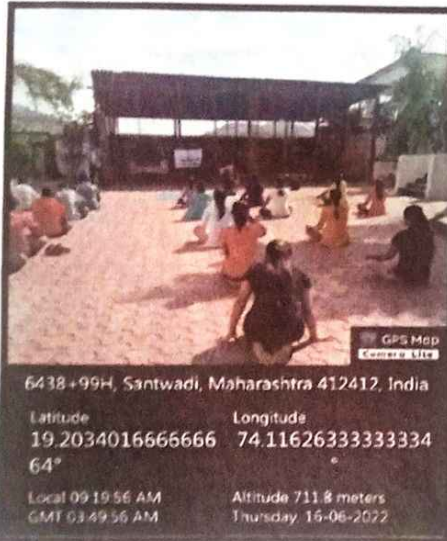

Day-3 - 16/06/2022, Thursday -

Today's Yoga Session was conducted by principal Dr. K.V. Gholap and Dr. Kulkarni Aparna A. (Asso. Prof. Medicine). They first conducted "Pranayama" like Anulom-Vilom, Kapalbhathi, Bhasrika. After this they conducted "Surya Namaskar". Dr. Kulkarni A.A. also conducted few Asana's in sitting position like Paschimotasan and Chakrasan.

S.K.V.
Principal
Kanase Homoeopathic
Medical College & Hospital
Alephata