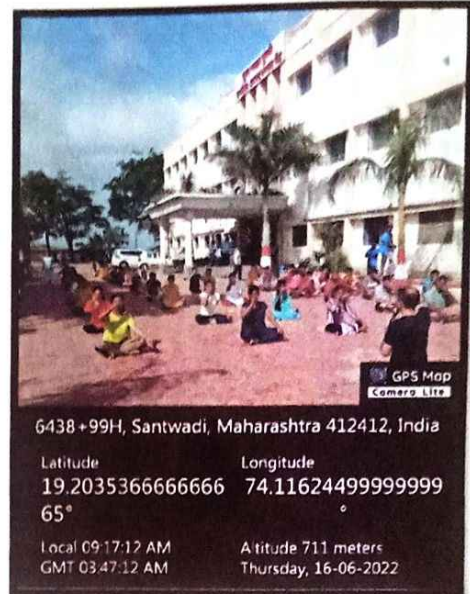

Day-3 - 16/06/2022, Thursday -

Today's Yoga Session was conducted by principal Dr. K.V. Gholap and Dr. Kulkarni Aparna A. (Asso. Prof. Medicine). They first conducted "Pranayama" like Anulom-Vilom, Kapalbhathi, Bhasrika. After this they conducted "Surya Namaskar". Dr. Kulkarni A.A. also conducted few Asana's in sitting position like Paschimotasan and Chakrasan.

S.K.V.
Principal
Kanase Homoeopathic
Medical College & Hospital
Alephata