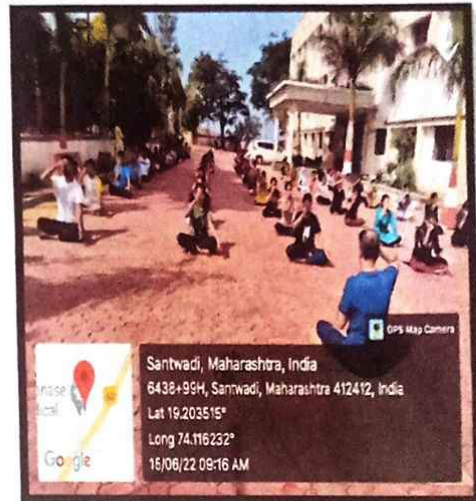

Day 2 – 15/06/2022 Wednesday

Today's session was conducted by Program coordinator Principal Dr. Gholap K.V.sir.

He first demonstrated 3 steps Pranayama Anulom- Vilom. All students followed his instructions & performed it well. Then he demonstrated Kapal-Bhati. Lastly he demonstrated BhasrikaPranayam. All students performed these three pranayama in nice manner. After pranayama session all student did 12 suryanamaskar& program ends.

G.K.V.
Principal
Anantrao Kanase Homoeopathic
Medical College & Hospital
Alephata