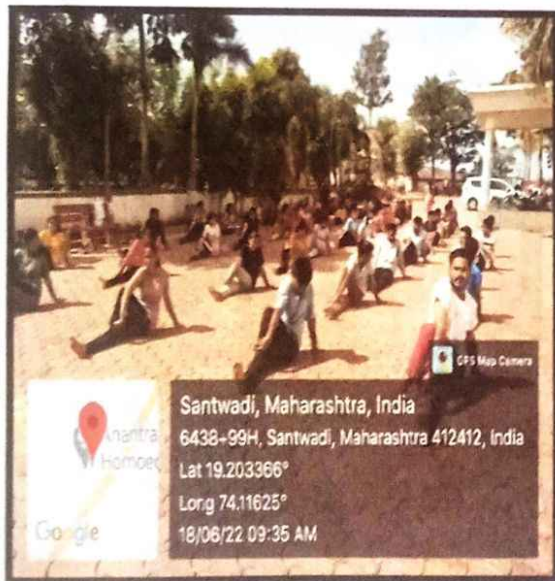

Day-5 - 18/06/2022, Saturday -

Today's session was conducted by Dr. Wankhede Bhagyashree (Assi. Prof.). She first conducted Pranayama followed by Asanas in sitting position. Lastly she conducted session of 12 "Suryanamskar."

Sujk.v.
Principal
Anant Rao Kanase Homoeopathic
Medical College & Hospital
Alephata