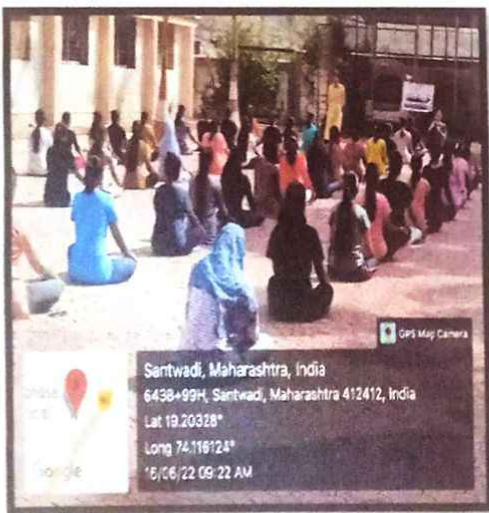

  
 Principal  
 ... Kenase Homeopathic  
 College & Hospital  
 ...

Dr. Kanase S.C. conducting Yoga activity on 14/06/2022 in institute premises.

*Sujk.v.*  
 Principal  
 Anant Rao Kanase Homoeopathic  
 Medical College & Hospital  
 Alephata

**Day 2 – 15/06/2022 Wednesday**

Today's session was conducted by Program coordinator Principal Dr. Gholap K.V.sir.

He first demonstrated 3 steps Pranayama Anulom- Vilom. All students followed his instructions & performed it well. Then he demonstrated Kapal-Bhati. Lastly he demonstrated BhasrikaPranayam. All students performed these three pranayama in nice manner. After pranayama session all student did 12 suryanamaskar& program ends.