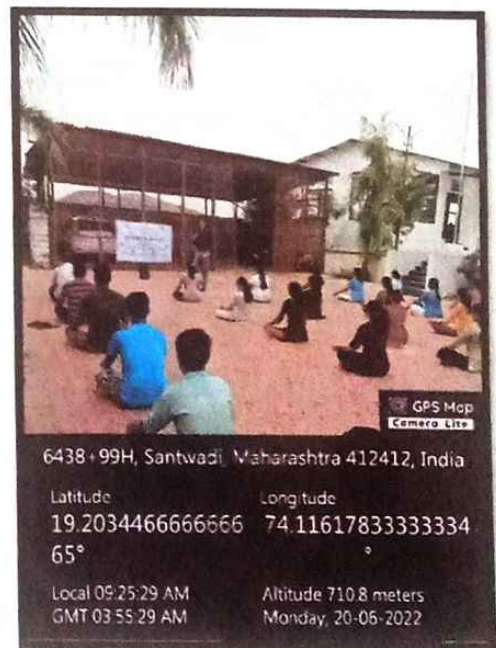

Day-7 - 20/06/2022, Monday -

Today's program was conducted by program coordinator Principal Dr. Gholap K.V. sir.& Dr. Wankhede B. Madam. First Dr. Gholap K.V. sir conducted Anulom-Vilom Pranayama, Kapal-Bhati Pranayama & Bhasrika Pranayama respectively. After this session Dr. wankhede B. madam conducted some Yogasana in sitting position like Paschimottanasan, Vakrasana etc. Lastly Dr. Gholap K.V. sir carried out session of 12 Suryanamaskar.

Gupkv.
Principal
Anant Rao Kanase Homoeopathic
Medical College & Hospital
Alephata