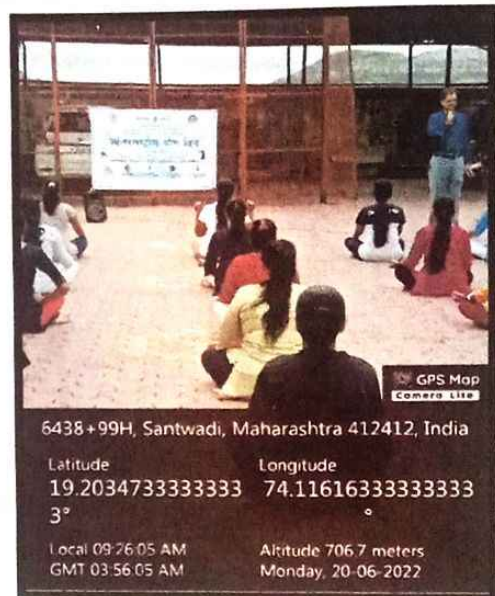

Day-7 - 20/06/2022, Monday -

Today's program was conducted by program coordinator Principal Dr. Gholap K.V. sir.& Dr. Wankhede B. Madam. First Dr. Gholap K.V. sir conducted Anulom-Vilom Pranayama, Kapal-Bhati Pranayama & Bhasrika Pranayama respectively. After this session Dr. wankhede B. madam conducted some Yogasana in sitting position like Paschimottanasan, Vakrasana etc. Lastly Dr. Gholap K.V. sir carried out session of 12 Suryanamaskar.

Gupkv.
Principal
Anant Rao Kanase Homoeopathic
Medical College & Hospital
Alephata