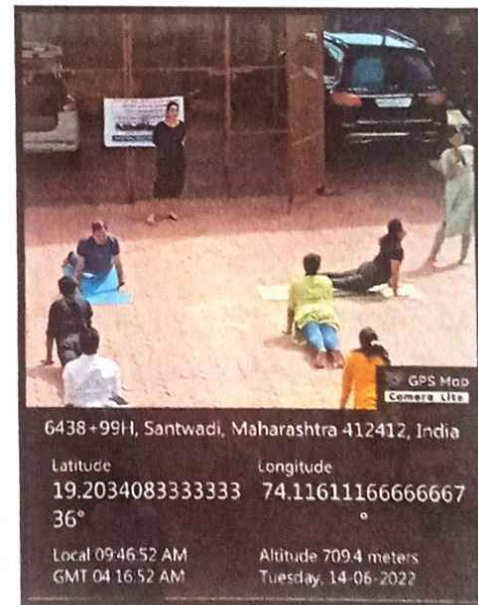

Sujk.v.
Principal
Anant Rao Kanase Homoeopathic
Medical College & Hospital
Alephata