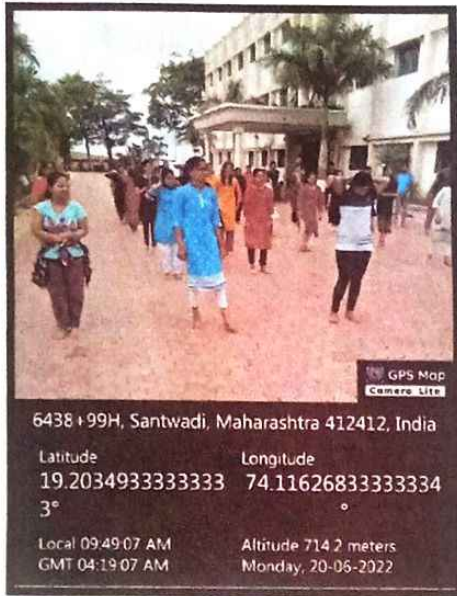

Day-7 - 20/06/2022, Monday -

Today's program was conducted by program coordinator Principal Dr. Gholap K.V. sir.& Dr. Wankhede B. Madam. First Dr. Gholap K.V. sir conducted Anulom-Vilom Pranayama, Kapal-Bhati Pranayama & Bhasrika Pranayama respectively. After this session Dr. wankhede B. madam conducted some Yogasana in sitting position like Paschimottanasan, Vakrasana etc. Lastly Dr. Gholap K.V. sir carried out session of 12 Suryanamaskar.

Gupkv.
Principal
Anant Rao Kanase Homoeopathic
Medical College & Hospital
Alephata