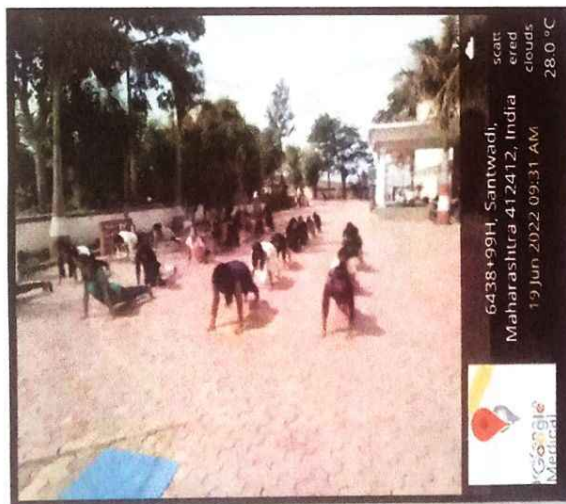

Day-6 - 19/06/2022, Sunday -

Today's session was conducted by Mrs. Chhaya Gaikwad (Rector). She first conducted above three types of Pranayama. Then she conducted Asanas in sitting position. Lastly she conducted 12 Suryanamskar.

Sujk.v.
Principal
Anant Rao Kanase Homoeopathic
Medical College & Hospital
Alephata